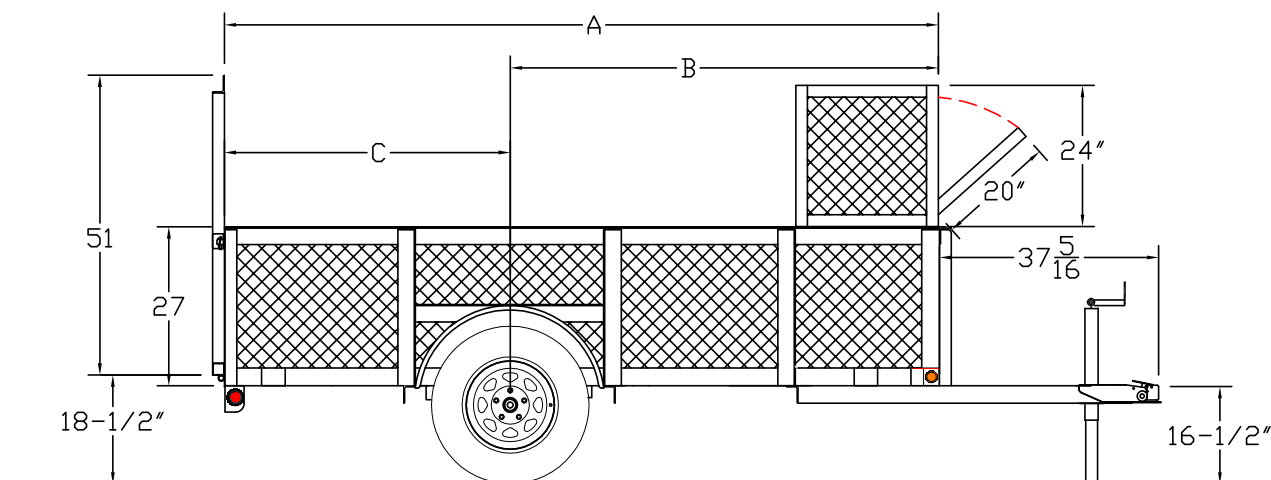

30LS/35LS Single Axle Landscape Trailer

G.V.W.R.	2,995#	Axle	3,500# EZ Lube Axle w/ Brake Flanges
G.A.W.R. (Ea. Axle)	2,995#	Supension	Multi-Leaf Spring
COUPLER	2" A-Frame	Tire	ST205/75R-15 Load Range C
SAFETY CHAINS	1/4" Grd. 30 w/ Safety Latch Hook (2 ea)	Wheel	15" x 5; White Spoke, 5 on 5 Bolt Pattern
JACK	2,000# Top Wind (Bolted On)	Floor	2" Treated Pine or Douglas Fir*
TONGUE	3" Channel	Lights	L.E.D. D.O.T. Stop, Tail, Turn & Clearance
TOP RAIL	3" x 2" x 3/16" Angle	Elec. Plug	4-Way Flat w/ Loom
FRAME	3" x 2" x 3/16" Angle	Finish (Prep)	Steel is Cleaned to Ensure a Professional, Smooth Finish
CROSSMEMBERS	3" x 2" x 3/16" Angle		
SIDES	24" Sides Enclosed w/Expanded Metal	Finish	Superior Quality Finish is Applied for a Highly Decorative and Protective Finish
FENDERS	9" x 32" Rolled Formed w/ Back		

* Douglas Fir Available from Caldwell, ID Facility Only

Standard Features

- (4) Tie Down Loops Inside Bed
- EZ Lube Hubs
- Dexter Brand Axle
- 24" Sides Enclosed with Expanded Metal
- Grommet Mount Sealed Lighting
- L.E.D. Lighting Package
- Protected Wiring
- Removable Sand Foot on Jack
- Radial Tires **NEW!**
- Brake Flanges on Axle for Easy Brake Addition
- A-Frame Channel Tongue
- (4) Tie Down Pockets on Outside of Frame
- Lockable Landscape Box (24" x 24" x Width of Trailer)
- (5) Tool Holders on Rear of Landscape Box
- 4' Tall Rear Rampgate

Description

Dimensions			
Length	A	B	C
10'	121-1/2"	73"	48-1/2"
12'	145-1/2"	85"	60-1/2"
14'	169-1/2"	97"	72-1/2"

30LS/35LS Single Axle Landscape Trailer ●

Shown with optional spare tire mount.

◆ Model	Weight*	Description
30LS-10	1,110#	60" x 10' Single Axle Landscape Trailer
35LS-10	1,300#	83" x 10' Single Axle Landscape Trailer
35LS-12	1,510#	83" x 12' Single Axle Landscape Trailer
35LS-14	1,720#	83" x 14' Single Axle Landscape Trailer