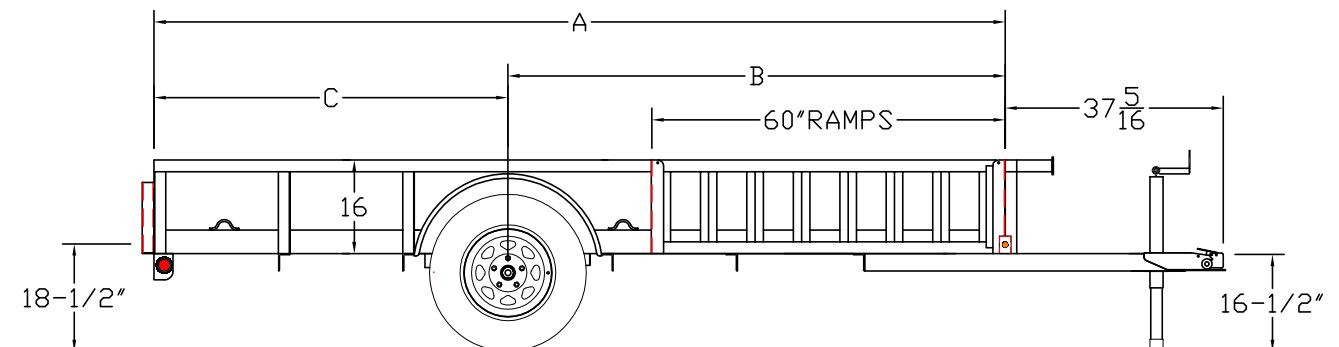

355A-R5/R5X Single Axle ATV Trailer

G.V.W.R.	2,995#	Axle	3,500# EZ Lube Axle w/ Brake Flanges
G.A.W.R. (Ea. Axle)	2,995#	Supension	Multi-Leaf Spring
Coupler	2" A-Frame	Tire	ST205/75R-15 Load Range C
Safety Chains	1/4" Grd. 30 w/ Safety Latch Hook (2 ea)	Wheel	15" x 5; White Spoke, 5 on 5 Bolt Pattern
Jack	2,000# Top Wind (Bolted On)	Floor	2" Treated Pine or Douglas Fir*
Tongue	3" Channel	Lights	L.E.D. D.O.T. Stop, Tail, Turn & Clearance
Top Rail	2" Square Tubing	Elec. Plug	4-Way Flat w/ Loom
Frame	4" x 3" x 1/4" Angle	Finish (Prep)	Steel is Cleaned to Ensure a Professional, Smooth Finish
Crossmembers	3" x 2" x 3/16" Angle		
Uprights	14" Tall Angle, 2" x 2" x 1/8" Angle	Finish	Superior Quality Finish is Applied for a Highly Decorative and Protective Finish
Fenders	9" x 32" Rolled Formed w/ Back		

* Douglas Fir Available from Caldwell, ID Facility Only

Standard Features

- (6) Tie Down Loops Inside Bed
- EZ Lube Hubs
- Dexter Brand Axle
- 2" Square Tubing Top Rail
- Grommet Mount Sealed Lighting
- L.E.D. Lighting Package
- Protected Wiring
- Front Spare Tire Mount Standard
- Radial Tires **NEW!**
- Brake Flanges on Axle for Easy Brake Addition
- Removable Sand Foot on Jack
- A-Frame Channel Tongue
- Rear Tailboard Channels (Deleted if Rampgate Added)
- (2) 5' Square Tubing ATV Ramp Sides
- Ramps Can be Used on Either Sides and on Rear

Description

Dimensions			
Length	A	B	C
12'	145-1/2"	85"	60-1/2"
14'	169-1/2"	97"	72-1/2"

35SA-RS/R SX Single Axle ATV Trailer ●

◆ Model	Weight*	Description
35SA-12RS	1,070#	77" x 12' Single Axle ATV Trailer
35SA-12RSX	1,140#	83" x 12' Single Axle ATV Trailer
35SA-14RS	1,150#	77" x 14' Single Axle ATV Trailer
35SA-14RSX	1,220#	83" x 14' Single Axle ATV Trailer